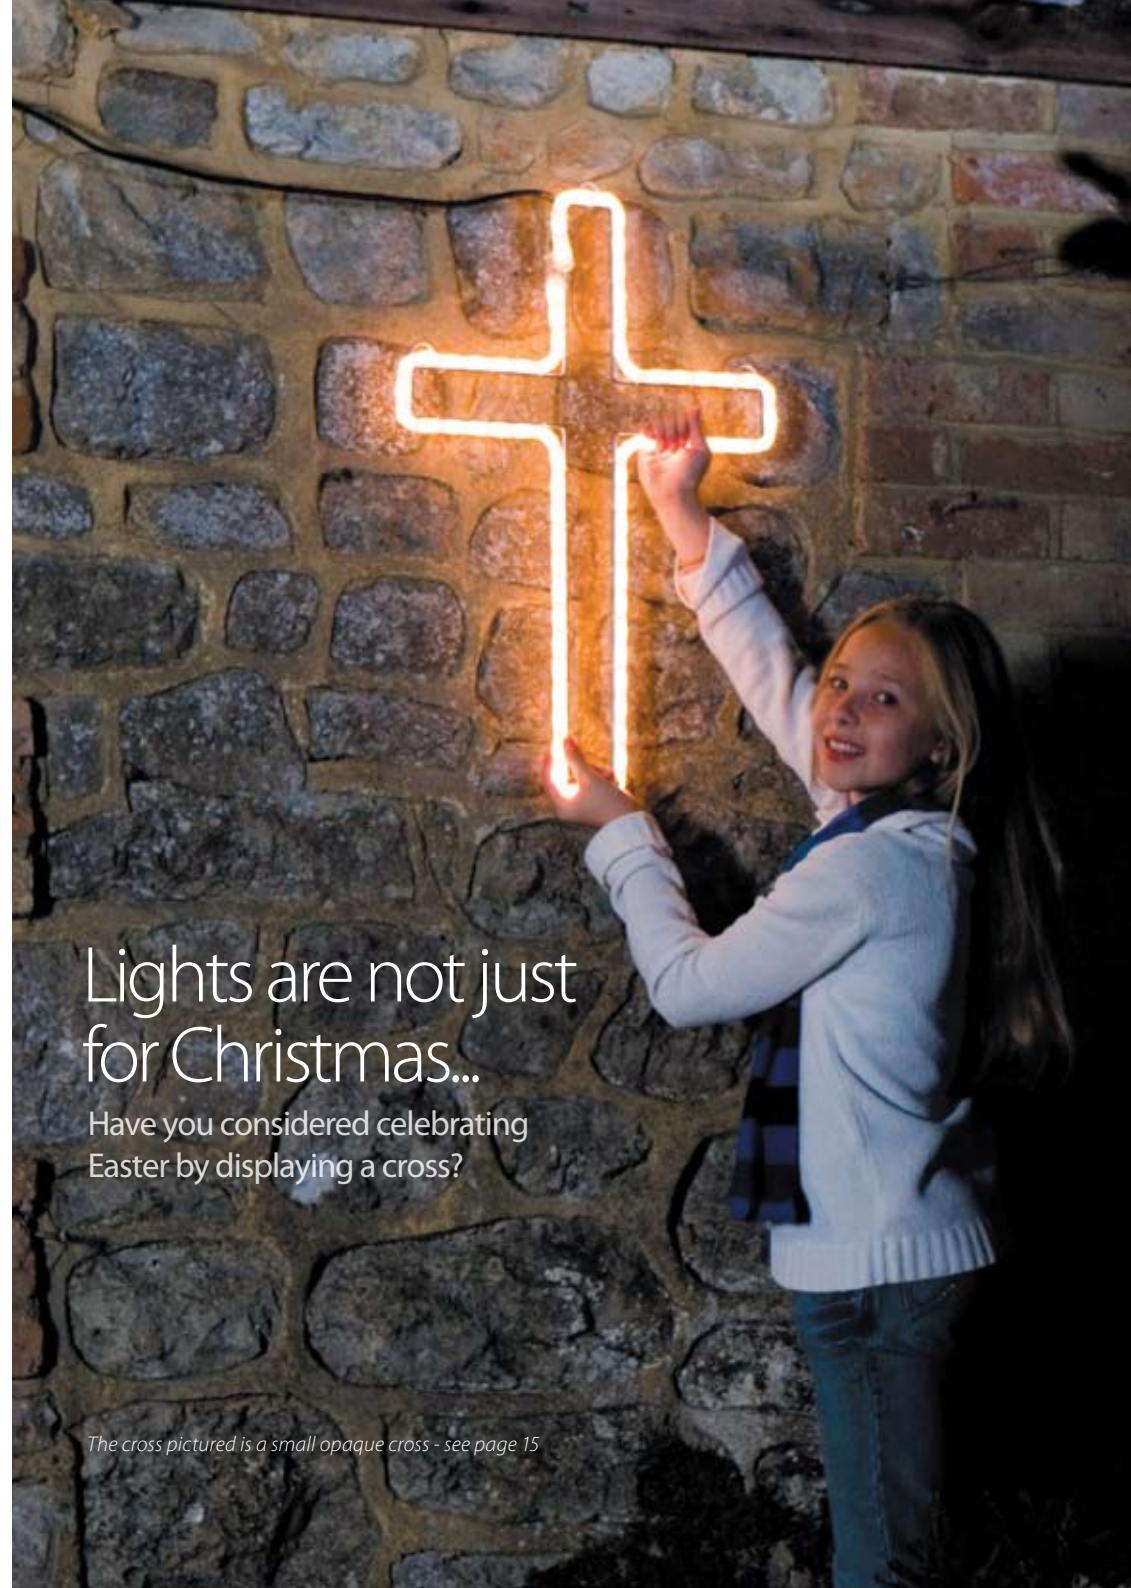

Q: How secure are my items?

A: All the freestanding lights come with 30cm pegs which can be pushed into the ground. The 5 figure outdoor nativity sets come provided with stakes that attach to them and can be placed into the ground.

Q: How do I display my product?

A: All our lights can be hung from their fixing points. The angels and nativity sets can be displayed freestanding. We deliver your product in a reusable box, so when it is not on display, it stores easily. Our nativity sets can be supplied with either indoor or outdoor fixings, please specify when ordering.

Q: Will my light flash?

A: The shooting stars and the string lights have multiple flash settings, so you can choose which you prefer! They also come with memory, so that they remember the last setting you choose, clever!

Q: Is there much assembly required?

A: Very little, the lights are fully assembled when delivered. All you need to do for your light is plug it in! The set of 3 spotlights require some simple wiring, this allows you to choose how far apart each of the lights are. The five figure nativity sets do require some assembly - detailed instructions are provided.

Q: What if my cable won't reach my power supply?

A: All our lighting products come with a cable of 3m. If you need more than that then you can purchase our 7m cable extension accessory which is £9.99

Any questions? Call on **01622 682255** or e-mail tellmemore@silentlights.co.uk

Lights are not just for Christmas...

Have you considered celebrating Easter by displaying a cross?

The cross pictured is a small opaque cross - see page 15