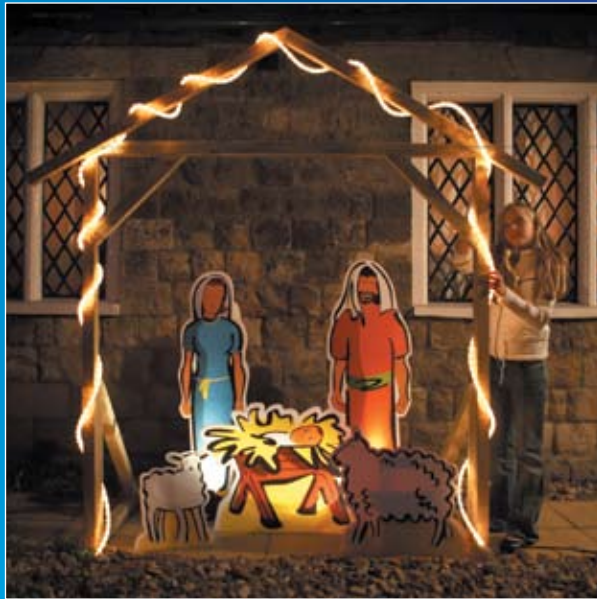

Product Catalogue

2007/08

Five figure contemporary nativity set displayed outside our Maidstone office. The set is lit using our 3 spotlights (page 16) and 6m rope light (page 12)