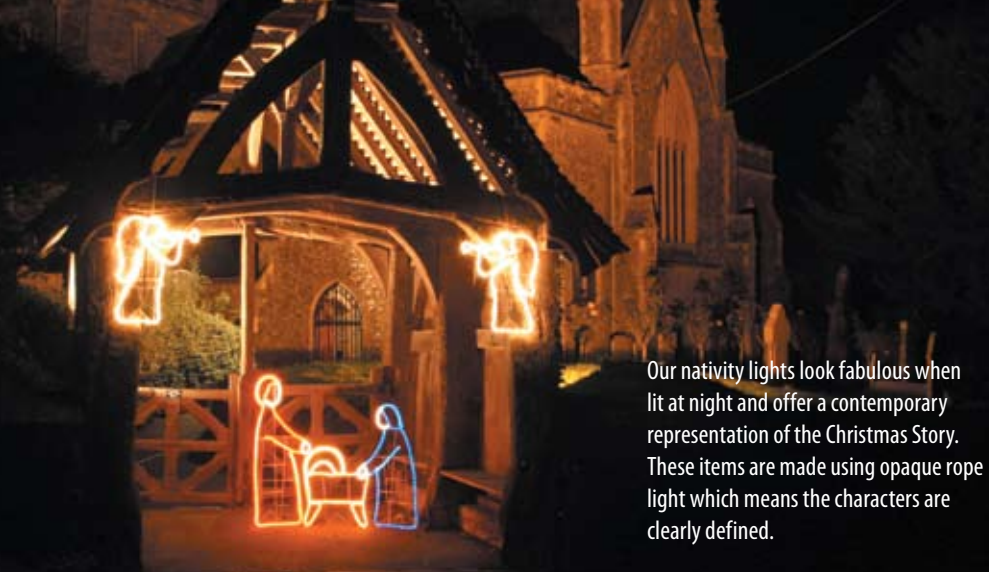

Large angel face on

SEE OUR SPECIAL OFFER ON PAGE 4 FOR A PAIR OF ANGELS.

Our nativity lights look fabulous when lit at night and offer a contemporary representation of the Christmas Story. These items are made using opaque rope light which means the characters are clearly defined.