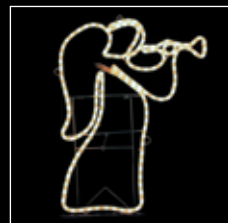

Angels

All of our angels may be displayed freestanding or be wall mounted.

Large Angel with trumpet - double rope

A trumpeting angel in double white rope light. This Large Angel could be displayed as an individual item or combined with our smaller trumpeting angels and stars.

Height: 110cm **Cable length:** 3m
Suitable for use with 7m extension cable (SLCE 7M)

Opaque - Left **£59.99 • SLAT-WO-LLD**

Clear - Left **£59.99 • SLAT-WC-LLD**

Opaque - Right **£59.99 • SLAT-WO-LRD**

Clear - Right **£59.99 • SLAT-WC-LRD**

Small Angel with trumpet - single rope

A trumpeting angel in single rope light. This small angel could be displayed as an individual item or paired with a left facing angel (SLAT-WO-SL).

Height: 70cm **Cable length:** 3m
Suitable for use with 7m extension cable (SLCE 7M)

Opaque - Left **£34.99 • SLAT-WO-SL**

Clear - Left **£34.99 • SLAT-WC-SL**

Opaque - Right **£34.99 • SLAT-WO-SR**

Clear - Right **£34.99 • SLAT-WC-SR**

Small angel single rope opaque - right

Large Angel - face on

A contemporary front facing angel in double opaque white rope light. This Angel could be displayed as individual item or combined with our other trumpeting angels and stars.

Height: 110 cm **Cable length:** 3m
Suitable for use with 7m extension cable (SLCE 7M)

£59.99 • SLAF-WO-LD